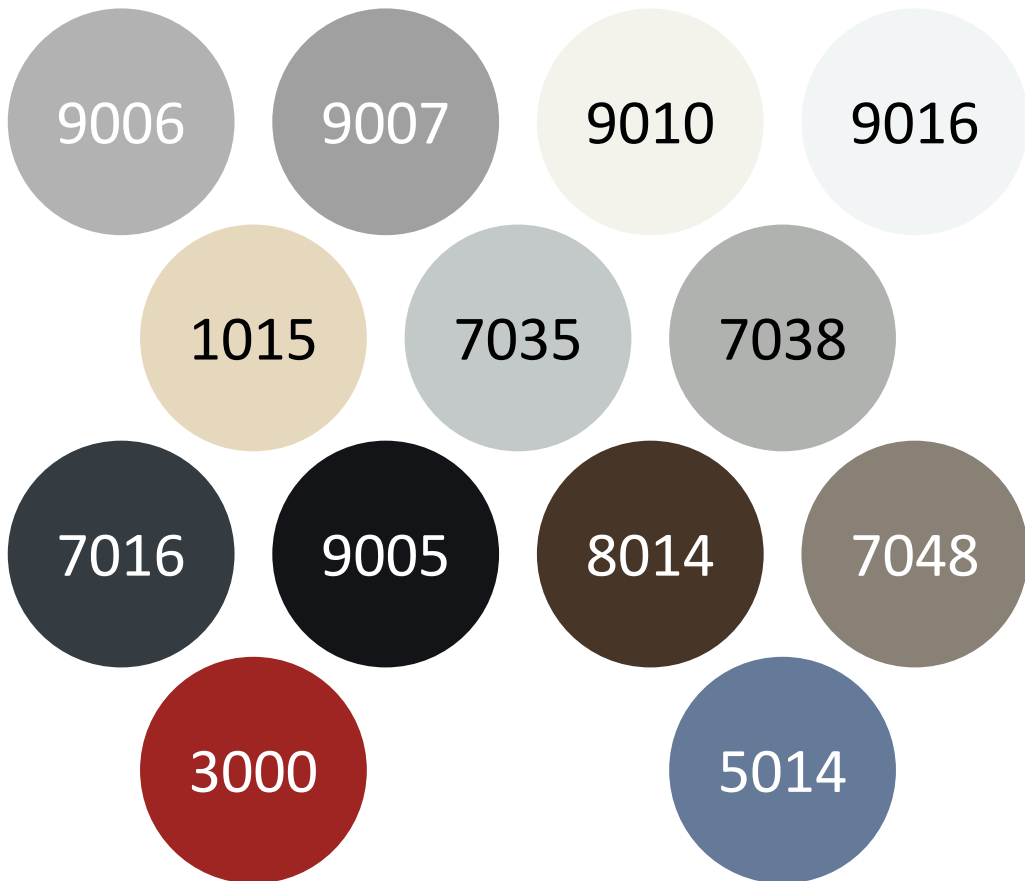

Coloris Brise-Soleil Alu Occultant

Coloris standard Brise-Soleil Alu Metal-Tech